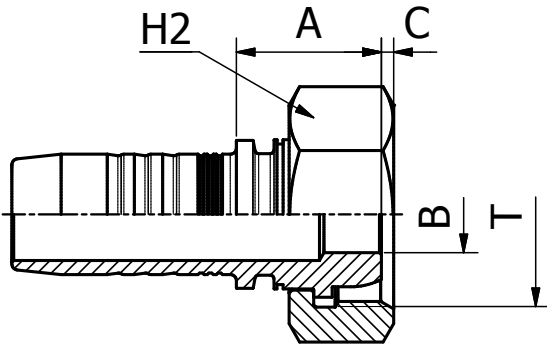

# M21813

FRENCH METRIC FEMALE  
GAZ TYPE (SLIP-ON NUT)

PART. REF.	HOSE BORE			Thread	Pipe	DIMENSIONS mm						
	DN	Dash	inch	T	mm	B	A	C	H2			
M21813-04-20	6	-4	1/4"	M 20X1.5	13.25	7.0	22.0	4.0	24.0			
M21813-05-20	8	-5	5/16"	M 20X1.5	13.25	7.0	22.0	4.0	24.0			
M21813-06-20	10	-6	3/8"	M 20X1.5	13.25	7.0	22.5	4.0	24.0			
M21813-06-24	10	-6	3/8"	M 24X1.5	16.75	9.3	25.5	3.5	30.0			
M21813-08-24	12	-8	1/2"	M 24X1.5	16.75	9.3	26.0	3.5	30.0			
M21813-08-30	12	-8	1/2"	M 30X1.5	21.25	12.5	23.5	2.0	36.0			
M21813-10-30	16	-10	5/8"	M 30X1.5	21.25	12.5	23.5	2.0	36.0			
M21813-12-36	19	-12	3/4"	M 36X1.5	26.75	15.0	27.0	4.7	41.0			
M21813-16-45	25	-16	1"	M 45X1.5	33.5	19.8	27.0	4.5	50.0			

# M21893

90° FRENCH METRIC FEMALE  
GAZ TYPE (SLIP-ON NUT)

PART. REF.	HOSE BORE			Thread	Pipe	DIMENSIONS mm						
	DN	Dash	inch	T	mm	B	A	C	E	H2		
M21893-05-20	8	-5	5/16"	M 20X1.5	13.25	7.0	32.0	4.0	29.5	24.0		
M21893-06-20	10	-6	3/8"	M 20X1.5	13.25	7.0	36.5	4.0	33.5	24.0		
M21893-08-24	12	-8	1/2"	M 24X1.5	16.75	12.0	45.0	3.5	41.0	30.0		
M21893-10-30	16	-10	5/8"	M 30X1.5	21.25	12.5	51.5	2.0	53.5	36.0		
M21893-12-36	19	-12	3/4"	M 36X1.5	26.75	15.0	61.5	4.7	60.0	41.0		