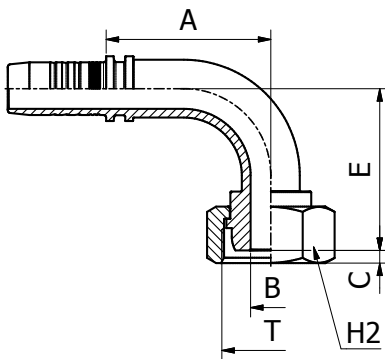

# M21813

FRENCH METRIC FEMALE  
GAZ TYPE (SLIP-ON NUT)

PART. REF.	HOSE BORE			Thread	Pipe	DIMENSIONS mm						
	DN	Dash	inch	T	mm	B	A	C	H2			
M21813-04-20	6	-4	1/4"	M 20X1.5	13.25	7.0	22.0	4.0	24.0			
M21813-05-20	8	-5	5/16"	M 20X1.5	13.25	7.0	22.0	4.0	24.0			
M21813-06-20	10	-6	3/8"	M 20X1.5	13.25	7.0	22.5	4.0	24.0			
M21813-06-24	10	-6	3/8"	M 24X1.5	16.75	9.3	25.5	3.5	30.0			
M21813-08-24	12	-8	1/2"	M 24X1.5	16.75	9.3	26.0	3.5	30.0			
M21813-08-30	12	-8	1/2"	M 30X1.5	21.25	12.5	23.5	2.0	36.0			
M21813-10-30	16	-10	5/8"	M 30X1.5	21.25	12.5	23.5	2.0	36.0			
M21813-12-36	19	-12	3/4"	M 36X1.5	26.75	15.0	27.0	4.7	41.0			
M21813-16-45	25	-16	1"	M 45X1.5	33.5	19.8	27.0	4.5	50.0			

# M21893

90° FRENCH METRIC FEMALE  
GAZ TYPE (SLIP-ON NUT)

PART. REF.	HOSE BORE			Thread	Pipe	DIMENSIONS mm						
	DN	Dash	inch	T	mm	B	A	C	E	H2		
M21893-05-20	8	-5	5/16"	M 20X1.5	13.25	7.0	32.0	4.0	29.5	24.0		
M21893-06-20	10	-6	3/8"	M 20X1.5	13.25	7.0	36.5	4.0	33.5	24.0		
M21893-08-24	12	-8	1/2"	M 24X1.5	16.75	12.0	45.0	3.5	41.0	30.0		
M21893-10-30	16	-10	5/8"	M 30X1.5	21.25	12.5	51.5	2.0	53.5	36.0		
M21893-12-36	19	-12	3/4"	M 36X1.5	26.75	15.0	61.5	4.7	60.0	41.0		